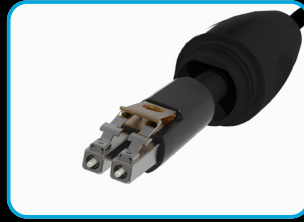

So what's unique about ArmourLux500 LCMAX?

Offering an enhancement to the standard LC connector, the LC-MAX Lite has been designed specifically for use with Tactical deployable fibre, where high cable retention and durability are important. The all-metal connector body and latch provide a secure, dependable connection and the IP68 protective ABS polymer cap prevents water and dust ingress whilst it's streamline design ensures a snag-free retrieval. The LC-MAX is 100% compatible with standard LC sockets, connecting to your equipment without the need for an adapter cable or bulkhead.

The Military inspired Tactical fibre manufactured by Belden is durable and suited to repeated retrieval and deployment.

Buy with Confidence

All ArmourLux assemblies are made in the UK. We're also an ISO9001, ISO14001 certified company, where quality and customer service are our highest priorities. With over 30 years experience as a trusted provider of fibre optic cables, you can be reassured we understand the requirements of mobile fibre optic communications.

Certificate Number 15035

000000

The **LC-MAX** Connector

The LC-MAX is 100% compatible with standard LC sockets, connecting to your equipment without the need for an adapter cable or bulkhead.

100% compatible LC

Features

- Rugged metal bodied LC connector
- ABS Polymer shell protects from dust and water
- Mates directly with standard LC socket
- IP68 protected from dust and water
- Quality Belden Tactical fibre cable
- Excellent cable retention
- 2-24 core, bend insensitive fibre
- Available in both multi and single mode
- Compact, portable cable reels
- Lightweight and easy to carry
- Manufactured in the UK
- Aftersales refurbish and repair service