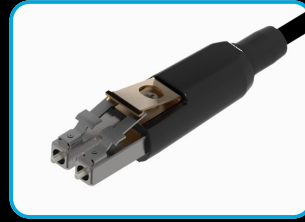

So what's unique about ArmourLux500 LCMAX?

Offering an enhancement to the standard LC connector, the LC-MAX Lite has been designed specifically for use with Tactical deployable fibre, where high cable retention and durability are important. The all-metal connector body and latch provide a secure, dependable connection and the IP68 protective ABS polymer cap prevents water and dust ingress whilst it's streamline design ensures a snag-free retrieval. The LC-MAX is 100% compatible with standard LC sockets, connecting to your equipment without the need for an adapter cable or bulkhead.

Certificate Number 15035

000000

The **LC-MAX** Connector

The LC-MAX is 100% compatible with standard LC sockets, connecting to your equipment without the need for an adapter cable or bulkhead.

100% compatible LC

Features

- Rugged metal bodied LC connector
- ABS Polymer shell protects from dust and water
- Mates directly with standard LC socket
- IP68 protected from dust and water
- Quality Belden Tactical fibre cable
- Excellent cable retention
- 2-24 core, bend insensitive fibre
- Available in both multi and single mode
- Compact, portable cable reels
- Lightweight and easy to carry
- Manufactured in the UK
- Aftersales refurbish and repair service